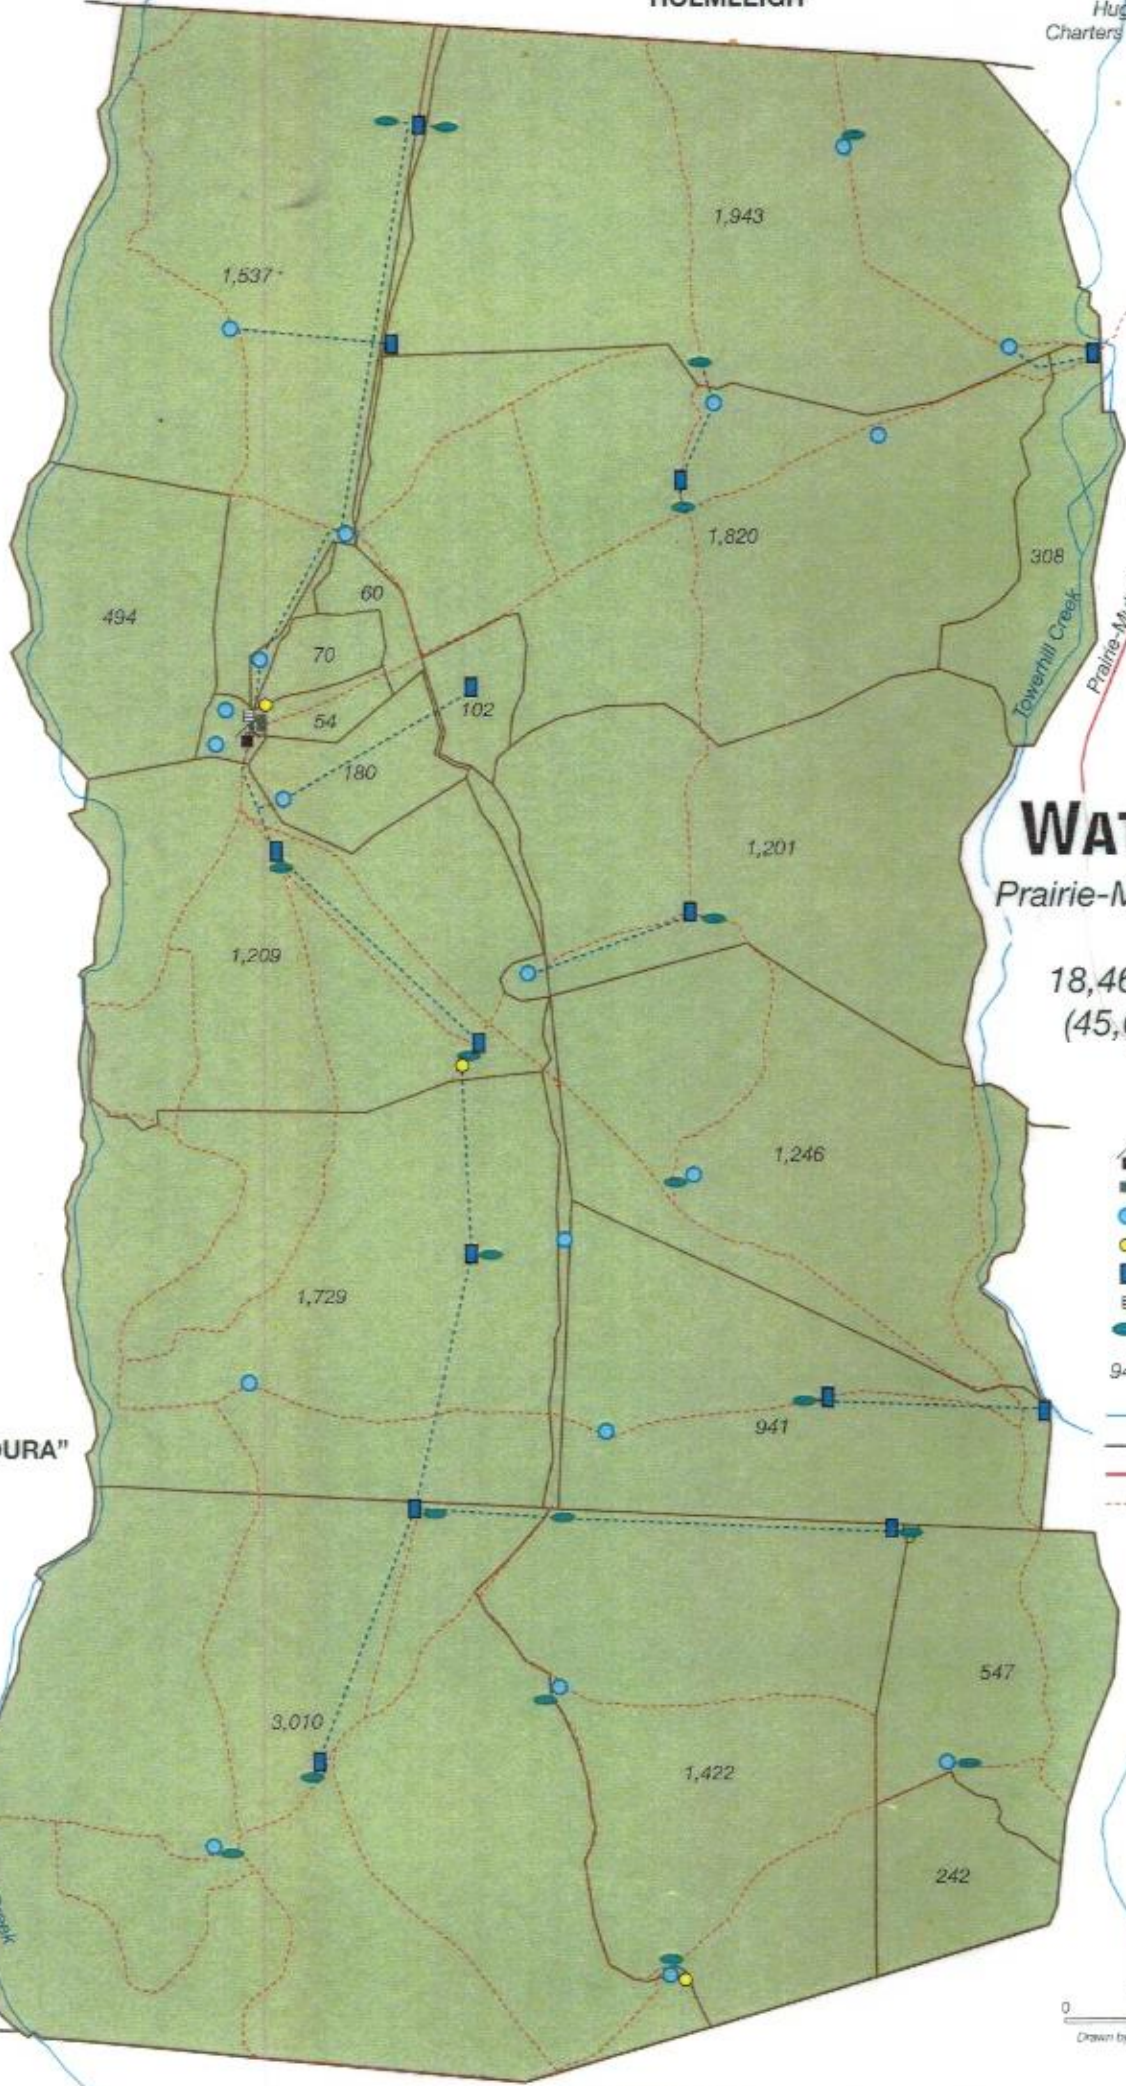

"HOLMLEIGH"

to Prairie 78 km,
Hughenden 123 km,
Charters Towers 282 km

"GLENARIFF"

WATERVIEW

Prairie-Muttaborra Road,

Prairie

18,461.9 Hectares

(45,620.3 Acres)

- House
- Shed
- Dam
- Bore
- Tank
- Yard
- Trough
- Paddock area (approx. hectares)
- Watercourse
- Fence
- Road
- Property track

"BANJOURA"

"ELWELL"

"JANEVILLE"

Kilometres

0 1 2

Drawn by MA Graphics, Brisbane
April 2017